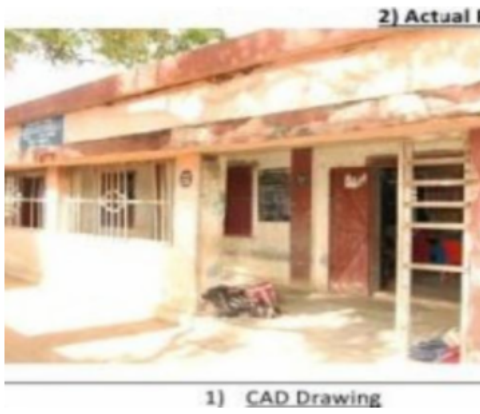

Polling Station Building Front View

Polling Station Front View