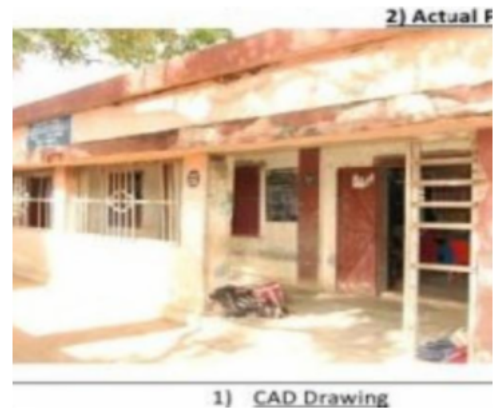

Polling Station Building Front View

Polling Station Front View