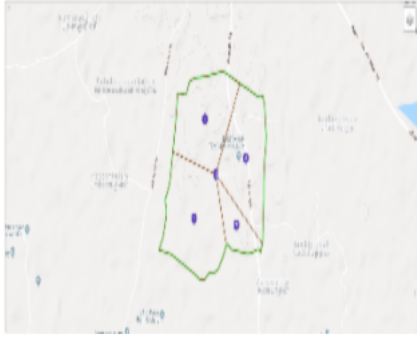

Nazri Naksha

Google Map View