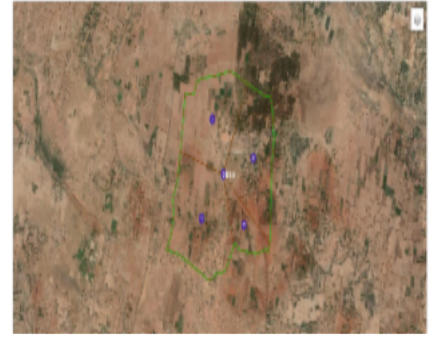

Nazri Naksha

Google Map View