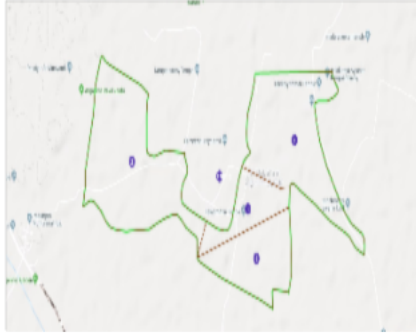

Nazri Naksha

Google Map View