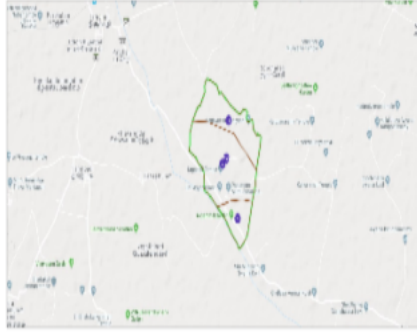

Nazri Naksha

Google Map View