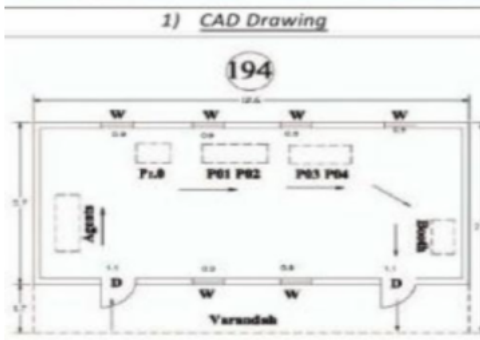

Cad View

Key MAP View

- (a) Landmarks
- (b) Road names
- (c) traffic flow