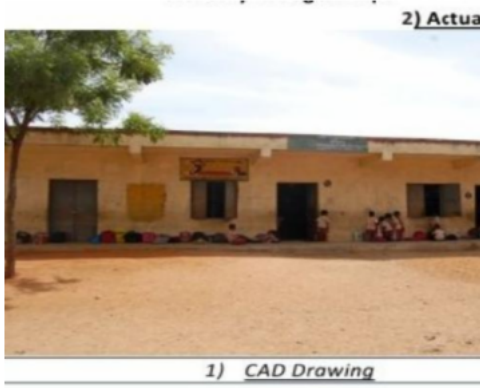

Polling Station Building Front View

Polling Station Front View