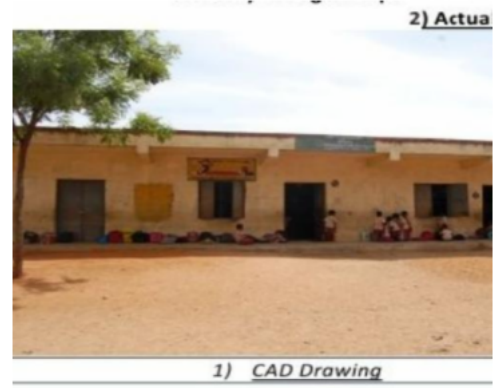

Polling Station Building Front View

Polling Station Front View