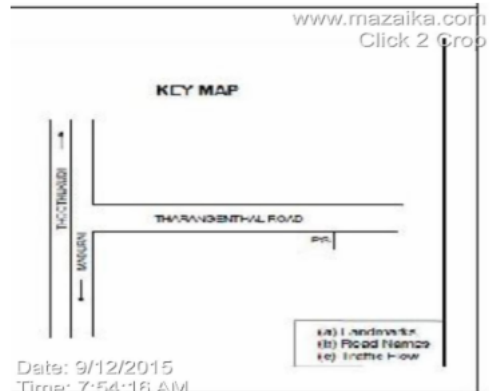

Polling Station Front View

Date: 9/12/2015
Time: 7:54:16 AM

ELEVATION

Date: 9/12/2015
Time: 7:54:16 AM

ELEVATION

Cad View

Key MAP View

Date: 9/12/2015
Time: 7:54:16 AM