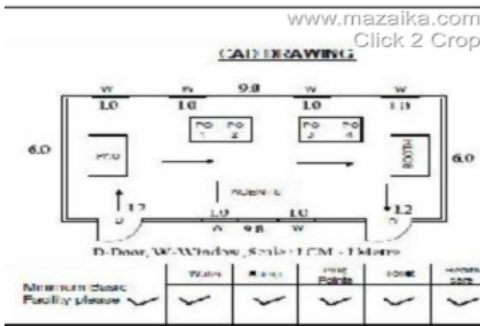

Polling Station Front View

Date: 9/12/2015
Time: 7:54:16 AM

ELEVATION

Date: 9/12/2015
Time: 7:54:16 AM

ELEVATION

Cad View

Key MAP View

Date: 9/12/2015
Time: 7:54:16 AM