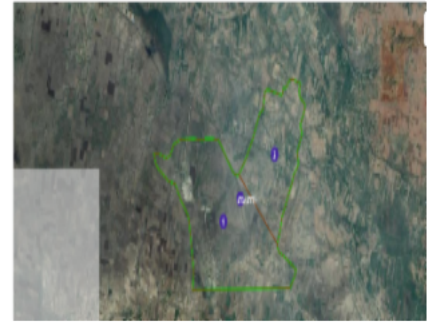

Nazri Naksha

Google Map View