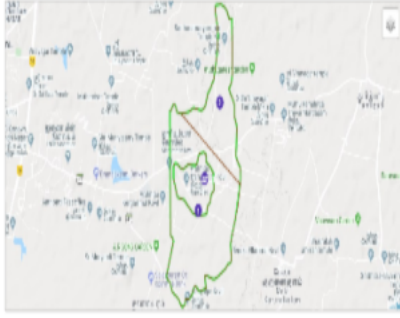

Nazri Naksha

Google Map View