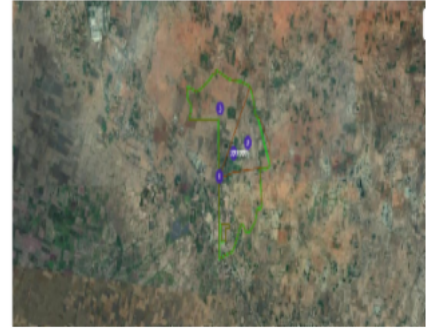

Nazri Naksha

Google Map View