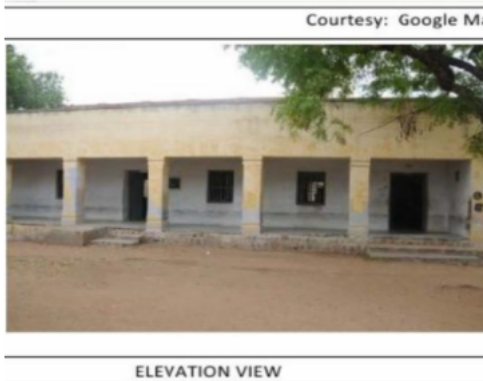

Polling Station Building Front View

Polling Station Front View