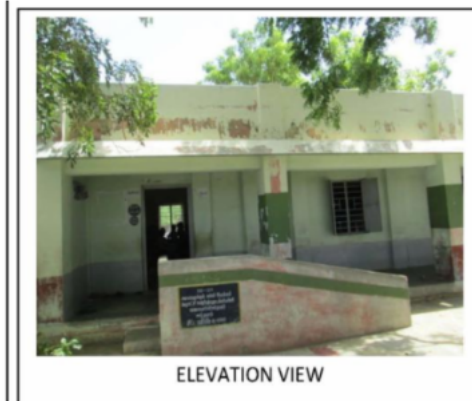

Polling Station Building Front View

Polling Station Front View