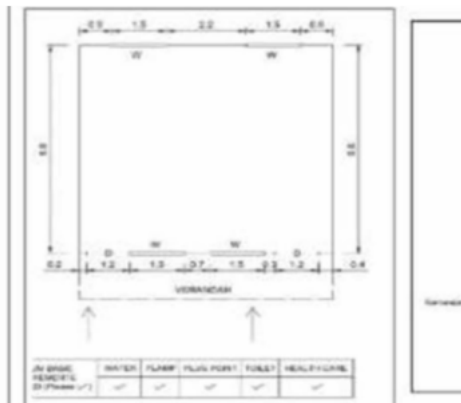

Nazri Naksha

Google Map View

Polling Station Building Front View

Polling Station Front View

Cad View

Key MAP View