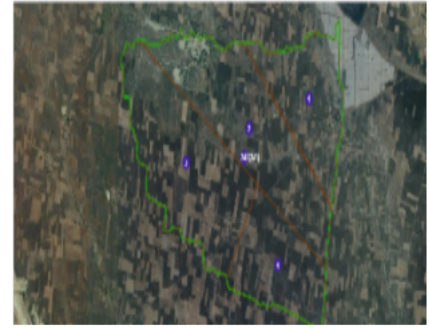

Nazri Naksha

Google Map View