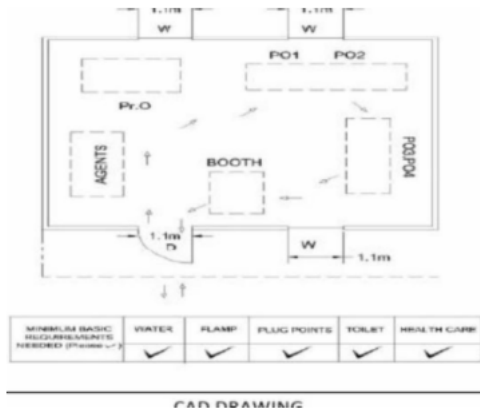

Nazri Naksha

Google Map View

Polling Station Building Front View

Polling Station Front View

Cad View

Key MAP View