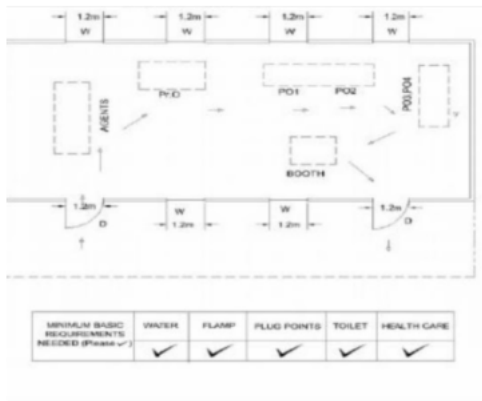

Nazri Naksha

Google Map View

Polling Station Building Front View

Polling Station Front View

Cad View

Key MAP View