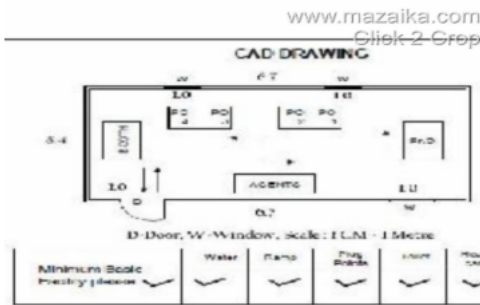

Polling Station Front View

Date: 9/12/2015  
Time: 7:54:16 AM ELEVATION

Date: 9/12/2015  
Time: 7:54:16 AM ELEVATION

Cad View

Key MAP View

Date: 9/12/2015  
Time: 7:54:16 AM

Date: 9/12/2015  
Time: 7:54:16 AM