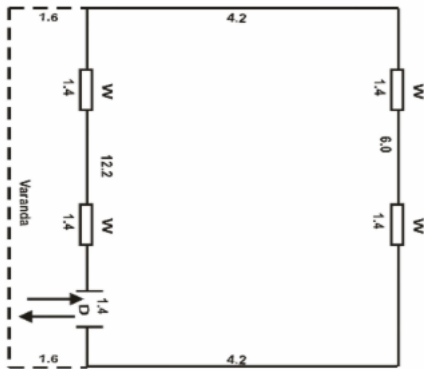

Nazri Naksha

Google Map View

Polling Station Building Front View

Polling Station Front View

Cad View

Key MAP View