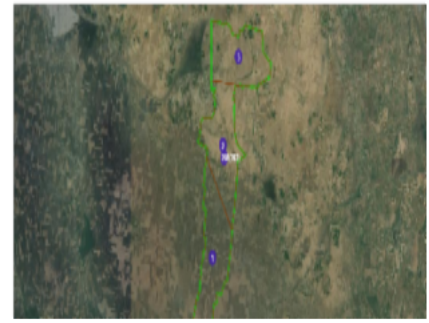

Nazri Naksha

Google Map View