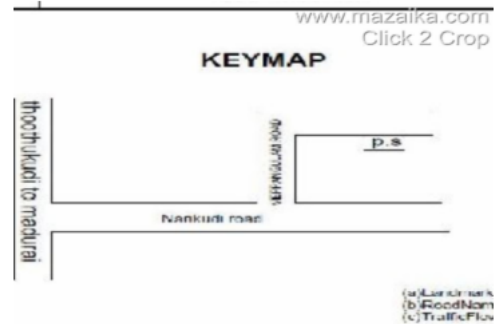

Date: 9/12/2015
Time: 7:54:16 AM

ELEVATION

Polling Station Front View

Date: 9/12/2015
Time: 7:54:16 AM

ELEVATION

Cad View

Date: 9/12/2015
Time: 7:54:16 AM

Key MAP View