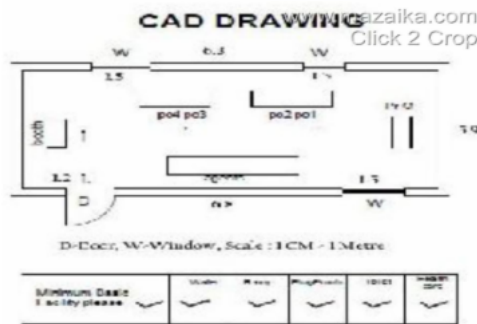

Date: 9/12/2015
Time: 7:54:16 AM

ELEVATION

Polling Station Front View

Date: 9/12/2015
Time: 7:54:16 AM

ELEVATION

Cad View

Date: 9/12/2015
Time: 7:54:16 AM

Key MAP View