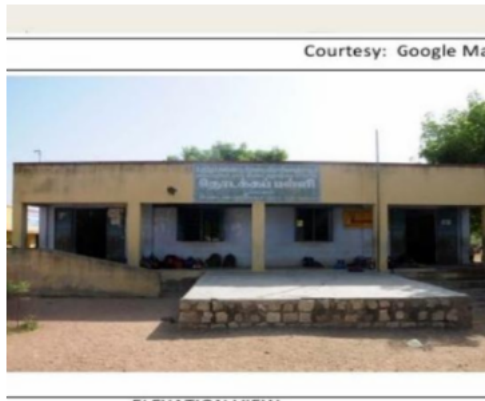

Polling Station Building Front View

Polling Station Front View