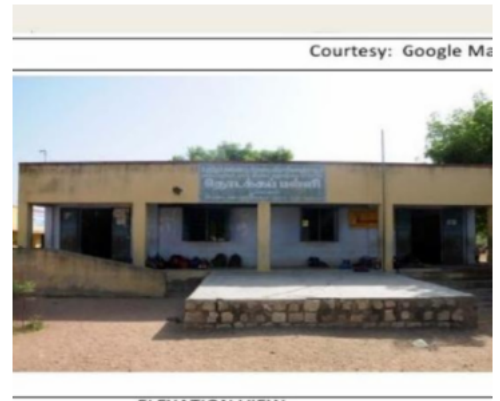

Polling Station Building Front View

Polling Station Front View