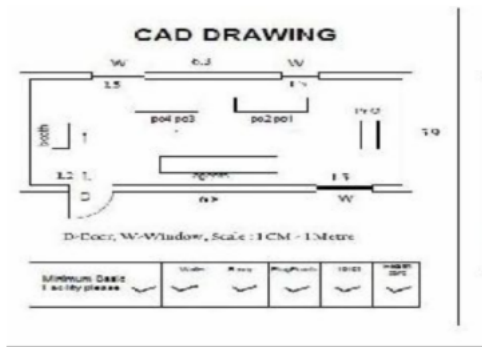

Google Map View

Polling Station Building Front View

Date: 8/27/2016
Time: 4:55:10 PM

ELEVATION

Polling Station Front View

Date: 8/27/2016
Time: 4:55:10 PM

ELEVATION

Cad View