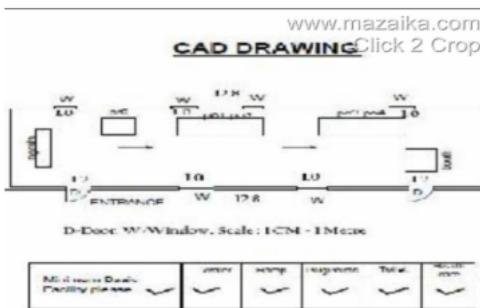

Polling Station Front View

ELEVATION

ELEVATION

Date: 04/12/2015
Time: 7:54:16 AM

Date: 04/12/2015
Time: 7:54:16 AM

Cad View

Key MAP View

Date: 9/12/2015
Time: 7:54:16 AM