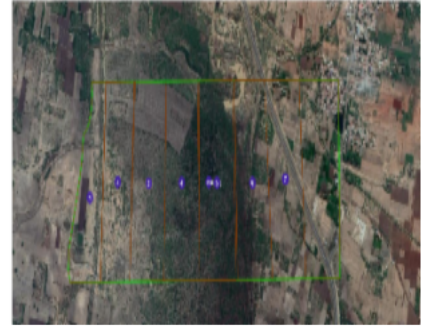

Nazri Naksha

Google Map View