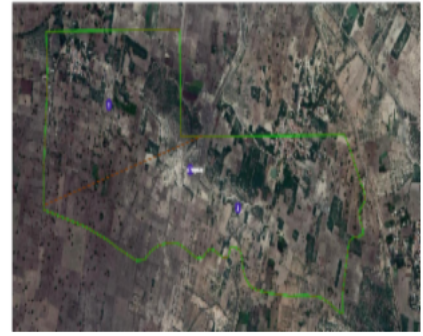

Nazri Naksha

Google Map View