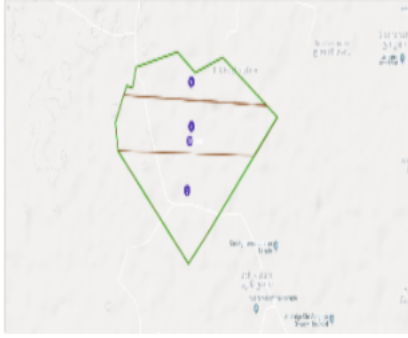

Nazri Naksha

Google Map View