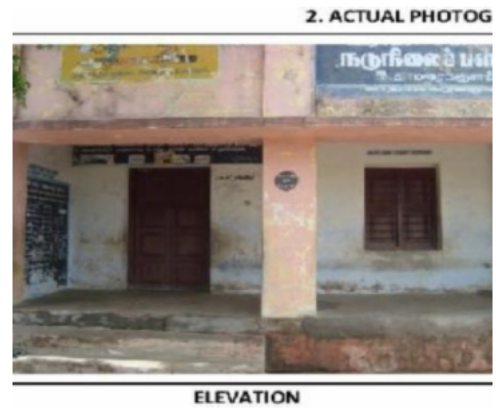

Polling Station Building Front View

Polling Station Front View