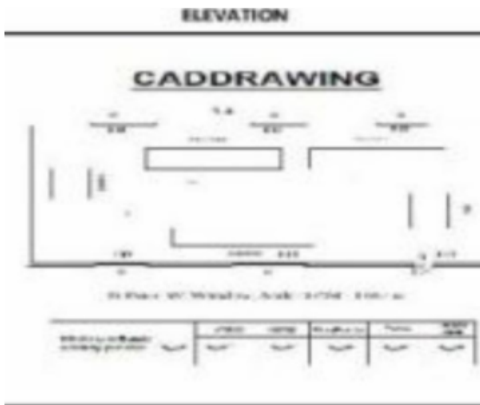

Nazri Naksha

Google Map View

Polling Station Building Front View

Polling Station Front View

Cad View

Key MAP View