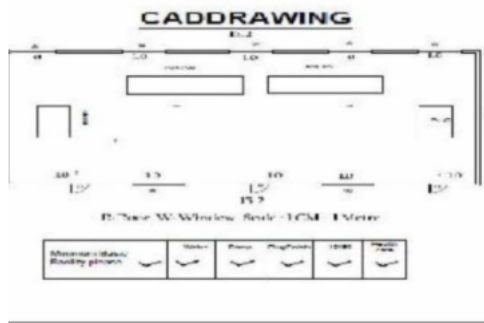

Nazri Naksha

Google Map View

Polling Station Building Front View

Polling Station Front View

Cad View

Key MAP View