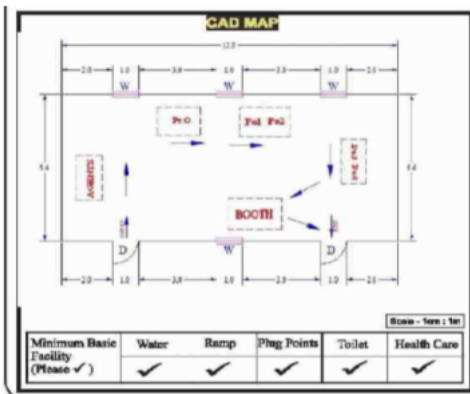

Nazri Naksha

Google Map View

Polling Station Building Front View

Polling Station Front View

Cad View

Key MAP View