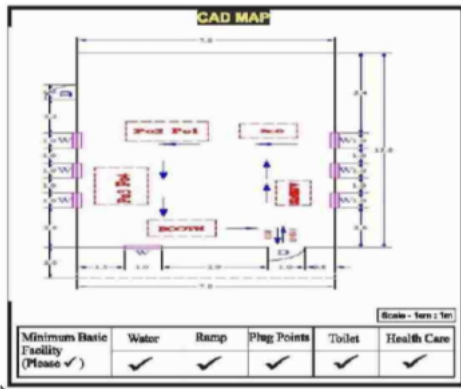

Nazri Naksha

Google Map View

Polling Station Building Front View

Polling Station Front View

Cad View

Key MAP View