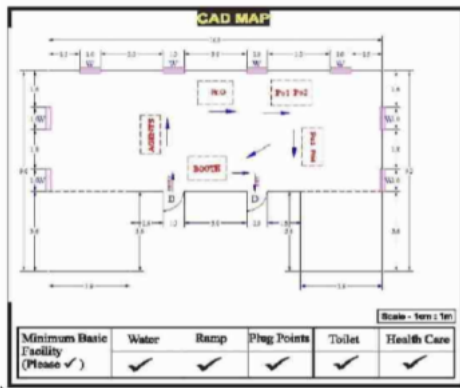

Nazri Naksha

Google Map View

Polling Station Building Front View

Polling Station Front View

Cad View

Key MAP View