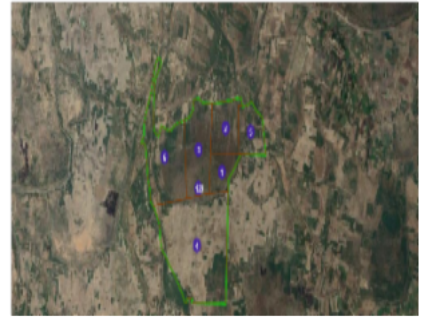

Nazri Naksha

Google Map View