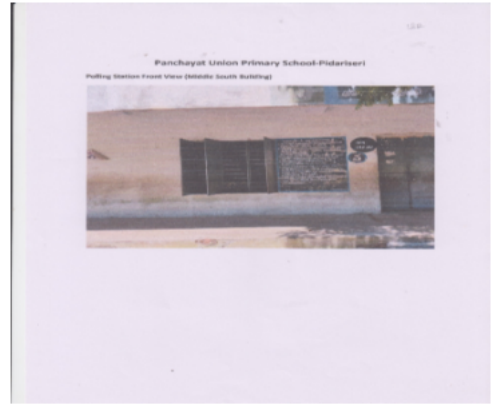

Polling Station Front View