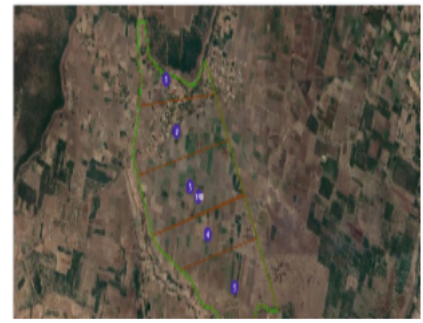

Nazri Naksha

Google Map View