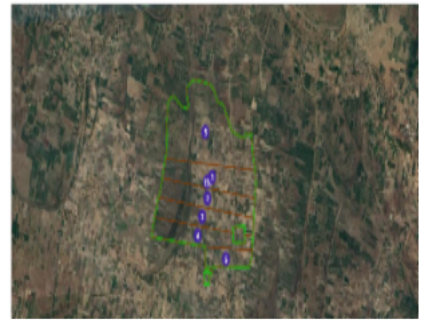

Nazri Naksha

Google Map View