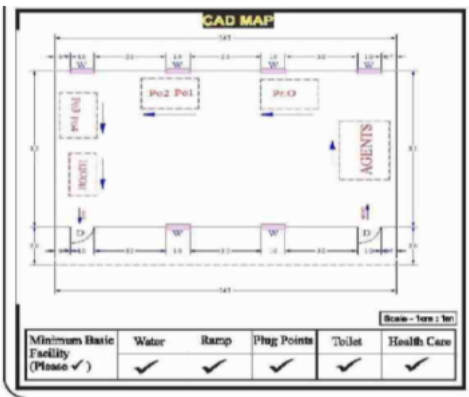

Nazri Naksha

Google Map View

Polling Station Building Front View

Polling Station Front View

Cad View

Key MAP View