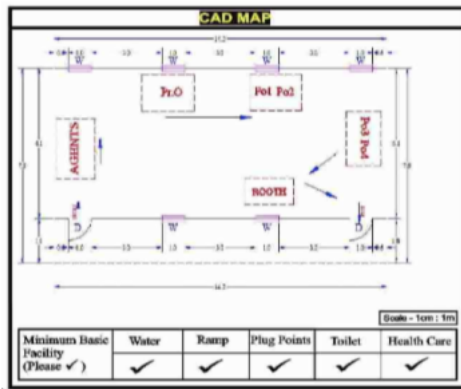

Nazri Naksha

Google Map View

Polling Station Building Front View

Polling Station Front View

Cad View

Key MAP View