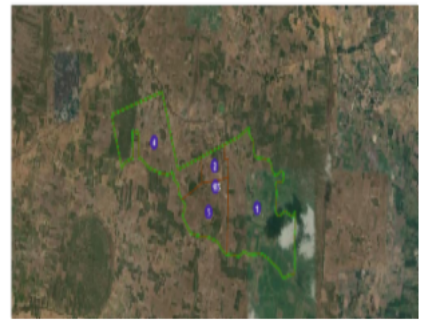

Nazri Naksha

Google Map View