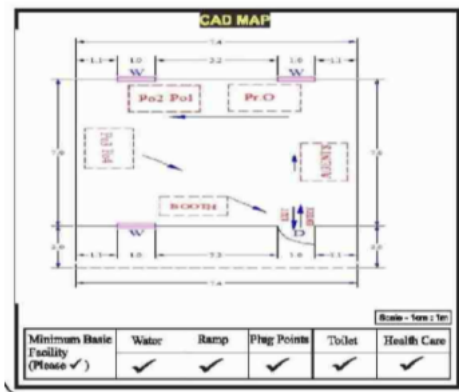

Nazri Naksha

Google Map View

Polling Station Building Front View

Polling Station Front View

Cad View

Key MAP View