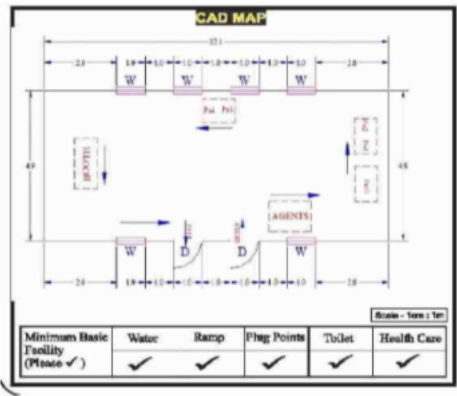

Nazri Naksha

Google Map View

Polling Station Building Front View

Polling Station Front View

Cad View

Key MAP View