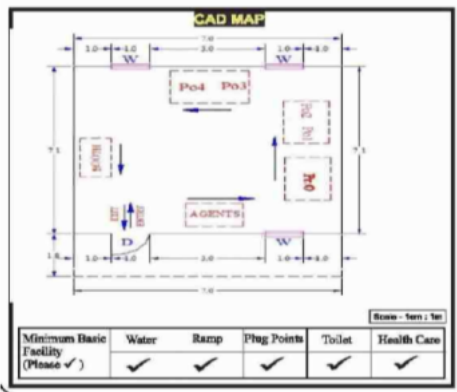

Nazri Naksha

Google Map View

Polling Station Building Front View

Polling Station Front View

Cad View

Key MAP View