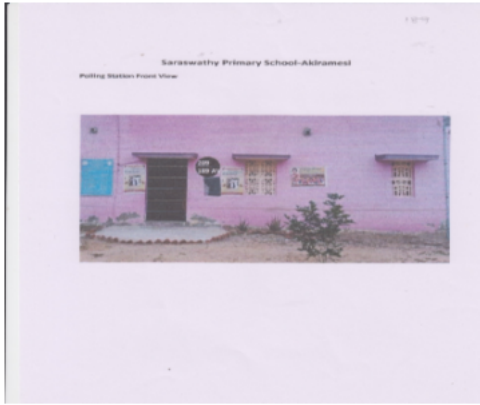

Polling Station Building Front View