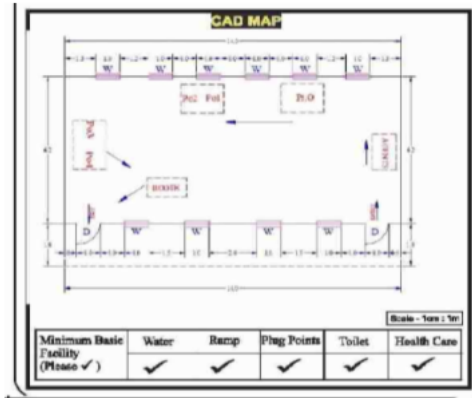

Nazri Naksha

Google Map View

Polling Station Building Front View

Polling Station Front View

Cad View

Key MAP View