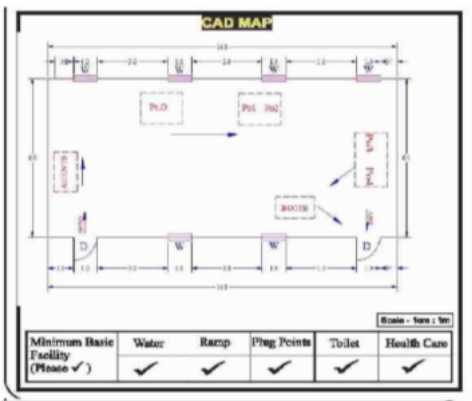

Nazri Naksha

Google Map View

Polling Station Building Front View

Polling Station Front View

Cad View

Key MAP View