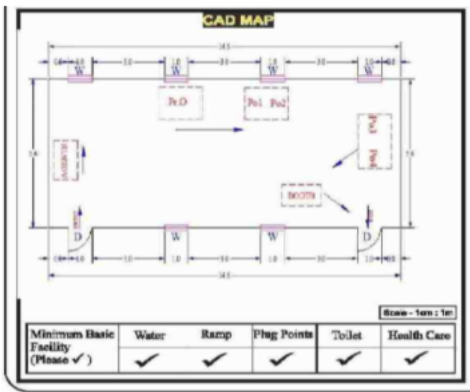

Nazri Naksha

Google Map View

Polling Station Building Front View

Polling Station Front View

Cad View

Key MAP View