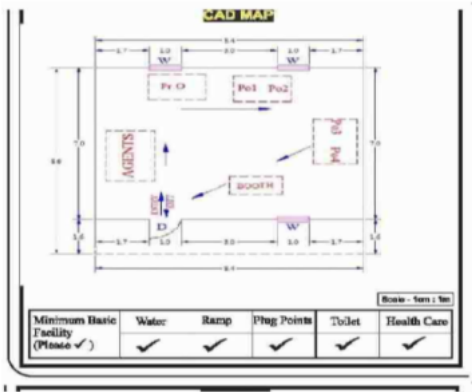

Nazri Naksha

Google Map View

Polling Station Building Front View

Polling Station Front View

Cad View

Key MAP View