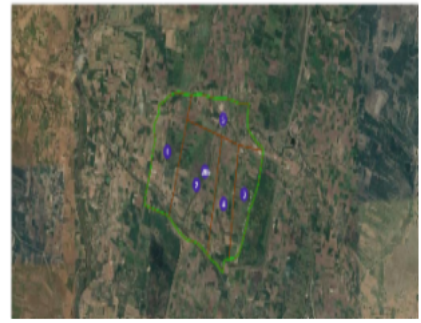

Nazri Naksha

Google Map View