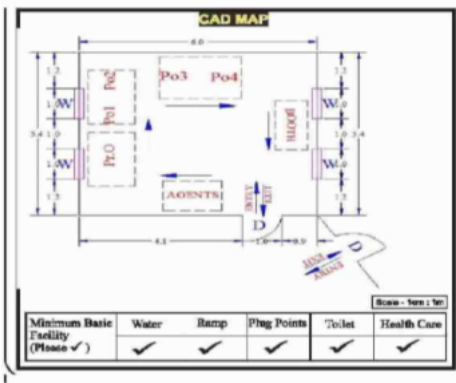

Nazri Naksha

Google Map View

Polling Station Building Front View

Polling Station Front View

Cad View

Key MAP View