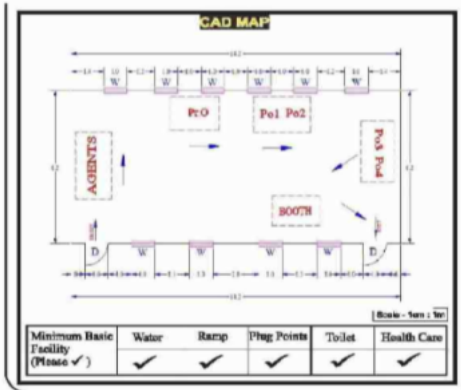

Nazri Naksha

Google Map View

Polling Station Building Front View

Polling Station Front View

Cad View

Key MAP View